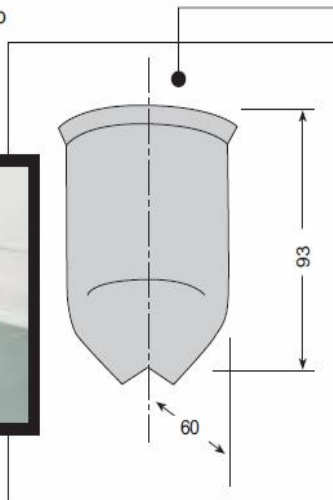

# Sanitary profiles

Zócalo en P.V.C. rígido con labios flexibles y fijación oculta  
 Color: RAL 9002/ Negro  
 Largos standard: 4 m

P.V.C. plinth with soft edges on both sides and invisible fixing  
 Color: RAL 9002 / Black  
 Standard length: 4 m

Pedido mínimo 80 metros  
 Minimum order " meters

Cod. FI02810  
 Ref. 293

Unión angular interior para zócalo  
 Color: RAL 9002

Internal corner cap for the plinth  
 Colour: RAL 9002

Cod. FI02816  
 Ref. 296 I