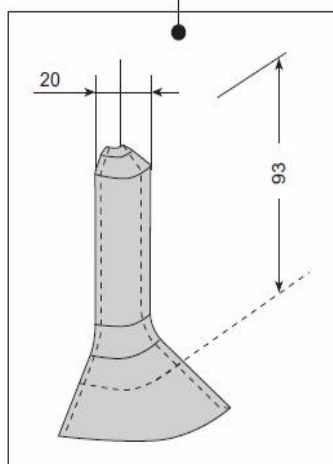

# Sanitary profiles

Zócalo en P.V.C. rígido con labios flexibles y fijación oculta  
 Color: RAL 9002/ Negro  
 Largos standard: 4 m

P.V.C. plinth with soft edges on both sides and invisible fixing  
 Color: RAL 9002 / Black  
 Standard length: 4 m

Pedido mínimo 80 metros  
 Minimum order " meters

Cod. FI02810  
 Ref. 293

Unión angular interior para zócalo  
 Color: RAL 9002

Internal corner cap for the plinth  
 Colour: RAL 9002

Cod. FI02816  
 Ref. 296 I

Unión angular exterior para zócalo interior  
 Color: RAL 9002

External angle joint for plinth  
 Colour: RAL 9002

Cod. FI02820  
 Ref. 304 E