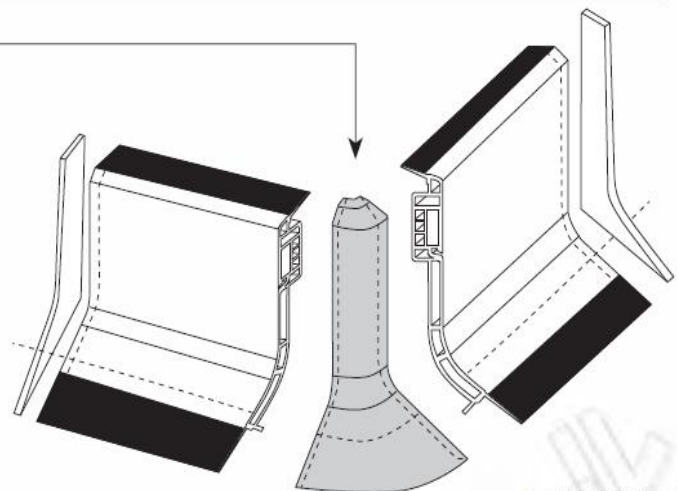

# Sanitary profiles

Zócalo en P.V.C. rígido con labios flexibles y fijación oculta  
 Color: RAL 9002/ Negro  
 Largos standard: 4 m

P.V.C. plinth with soft edges on both sides and invisible fixing  
 Color: RAL 9002 / Black  
 Standard length: 4 m

Pedido mínimo 80 metros  
 Minimum order " meters

Cod. FI02810  
 Ref. 293

Unión angular interior para zócalo  
 Color: RAL 9002

Internal corner cap for the plinth  
 Colour: RAL 9002

Cod. FI02816  
 Ref. 296 I

Unión angular exterior para zócalo interior  
 Color: RAL 9002

External angle joint for plinth  
 Colour: RAL 9002

Cod. FI02820  
 Ref. 304 E