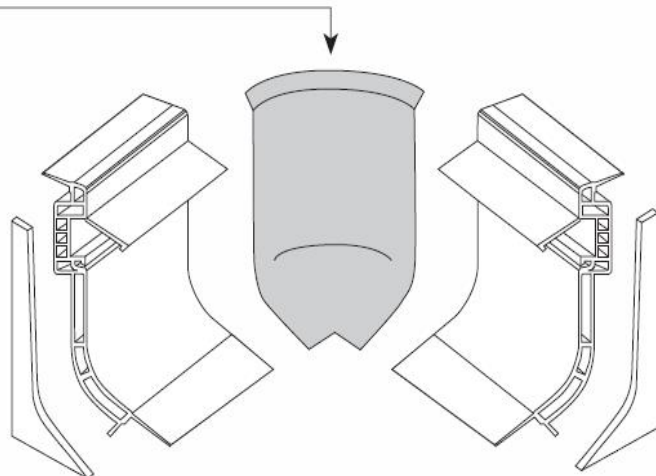

# Sanitary profiles

Zócalo en P.V.C. rígido con labios flexibles y fijación oculta  
 Color: RAL 9002/ Negro  
 Largos standard: 4 m

P.V.C. plinth with soft edges on both sides and invisible fixing  
 Color: RAL 9002 / Black  
 Standard length: 4 m

Pedido mínimo 80 metros  
 Minimum order " meters

Cod. FI02810  
 Ref. 293

Unión angular interior para zócalo  
 Color: RAL 9002

Internal corner cap for the plinth  
 Colour: RAL 9002

Cod. FI02816  
 Ref. 296 I

Unión angular exterior para zócalo interior  
 Color: RAL 9002

External angle joint for plinth  
 Colour: RAL 9002

Cod. FI02820  
 Ref. 304 E