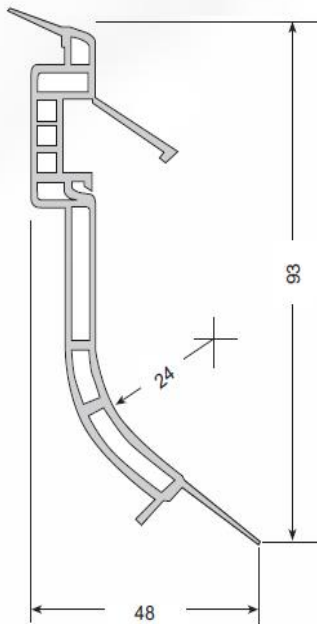

# Sanitary profiles

Zócalo en P.V.C. rígido con labios flexibles y fijación oculta  
 Color: RAL 9002/ Negro  
 Largos standard: 4 m

P.V.C. plinth with soft edges on both sides and invisible fixing  
 Color: RAL 9002 / Black  
 Standard length: 4 m

Pedido mínimo 80 metros  
 Minimum order " meters

Cod. FI02810  
 Ref. 293

Unión angular interior para zócalo  
 Color: RAL 9002

Internal corner cap for the plinth  
 Colour: RAL 9002

Cod. FI02816  
 Ref. 296 I

Unión angular exterior para zócalo interior  
 Color: RAL 9002

External angle joint for plinth  
 Colour: RAL 9002

Cod. FI02820  
 Ref. 304 E