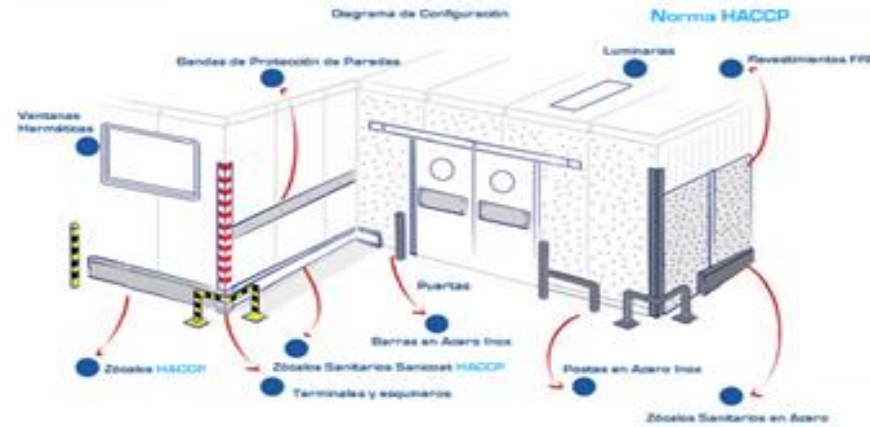

www.b-hygienicperu.com

Return air part can be conveniently connected to the clean ventilation duct.

Diversion type return air inlet:
return air inside the wall.

www.b-hygienicperu.com

The connection between floor keel and the panel

- The adjuster is shorter than the panel 3mm each side

www.b-hygenicperu.com

- Provide customized size according to URS.

PVC Floor Kick Plate

Epoxy Resin Sand Floor Kick Plate

www.b-hygienicperu.com

It is easy to install water intake point and gauges in the wall panels:

www.b-hygienicperu.com

C
A
S
E

www.b-hygenicperu.com

50mm Partition Wall System

www.b-hygienicperu.com

Panel Structure Illustration:

Material	Name
Colored baking finish hot dipping galvanized and aluminized steel sheet	Panel
Hot dipping aluminized steel sheet. T=0.8mm	Frame
Rock wool, paper honeycomb, aluminum honeycomb, magnesium oxide board, PU, etc.	Filling material
Polyurethane glue	Glue

Joint 1

Joint 2

Joint 3

www.b-hygenicperu.com

Corner connection joint

www.b-hygenicperu.com

Ceiling Panel And Keel System

- C-shaped ceiling keel with T-shaped fittings is convenient to install.
- The C-shaped ceiling keel can make the panel gap uniform.
- The keel system are not visible in the clean room. The clean room ceilings are smooth, easy to clean, and no dust. It is in accordance with the requirements of GMP.