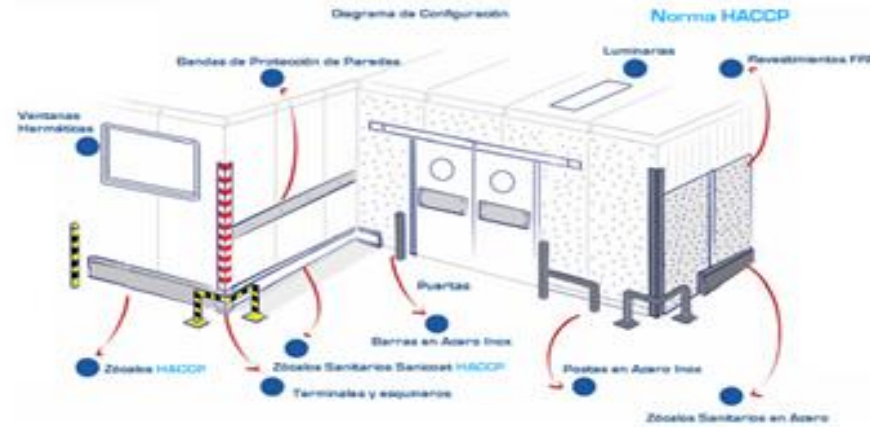

Project
Photo

www.b-hygenicperu.com