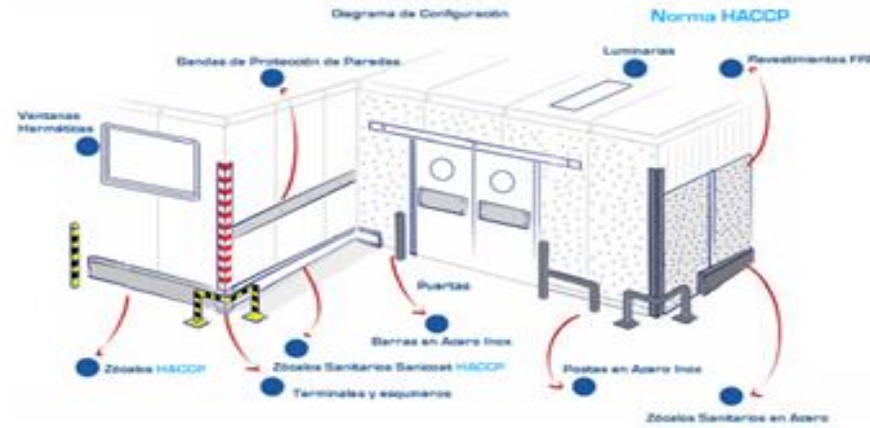

Joint 1

Joint 2

Joint 3

www.b-hygenicperu.com

Corner connection joint

www.b-hygenicperu.com

Ceiling Panel And Keel System

- C-shaped ceiling keel with T-shaped fittings is convenient to install.
- The C-shaped ceiling keel can make the panel gap uniform.
- The keel system are not visible in the clean room. The clean room ceilings are smooth, easy to clean, and no dust. It is in accordance with the requirements of GMP.

- Single Window
- 50mm Double Windows
- 100mm Double Windows

Stainless Steel Handle Lock

Elbow Press Lock

Stainless Steel Hinge

Flat Suction Hinge

Auto Elevation Sweep

- Baking Finish Galvanized Steel Door :High strength, durable
- Color Steel Plate Door: Adopt double seal to ensure the airtight
- Melamine Resin Door:good crashworthiness
- The door can be matched with various locks
- The door can fit all kinds of door closers: visible, concealed.

Project Photo

www.b-hygienicperu.com

Project Photo

www.b-hygienicperu.com

Project
Photo

Project
Photo

www.b-hygienicperu.com

Project
Photo