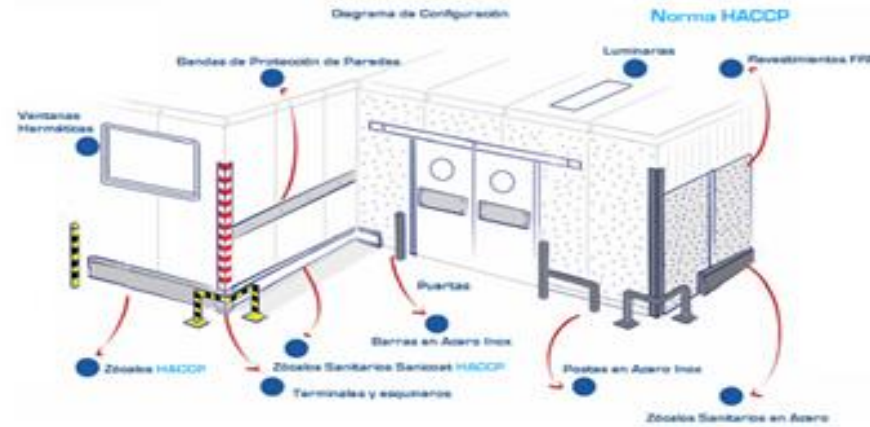

www.b-hygienicperu.com

Return air part can be conveniently connected to the clean ventilation duct.

Diversion type return air inlet:
return air inside the wall.

www.b-hygienicperu.com

The connection between floor keel and the panel

www.b-hygienicperu.com

Modular Combination :

aluminum connector
CR-A1

double-clip type connector
CR-A2

big flat-fell seam
CR-A3

www.b-hygienicperu.com

Diversified Joints

The Panel joint between the Wall and Floor

Joint 1

Joint 2

Joint 3

www.b-hygenicperu.com

Corner connection joint

www.b-hygenicperu.com

Ceiling Panel And Keel System

- C-shaped ceiling keel with T-shaped fittings is convenient to install.
- The C-shaped ceiling keel can make the panel gap uniform.
- The keel system are not visible in the clean room. The clean room ceilings are smooth, easy to clean, and no dust. It is in accordance with the requirements of GMP.

www.b-hygienicperu.com

Aluminium Alloy Hidden Type Keel

www.b-hygenicperu.com

- This shape keel is easy to install, and is currently widely used.
- Not visible in the clean room.
- The clean room ceilings are smooth, easy to clean, and no dust.
- In accordance with the requirements of GMP.
- Put magnesium oxide board on the surface of ceiling panels can increase the roof bearing capacity and reduces deformation.