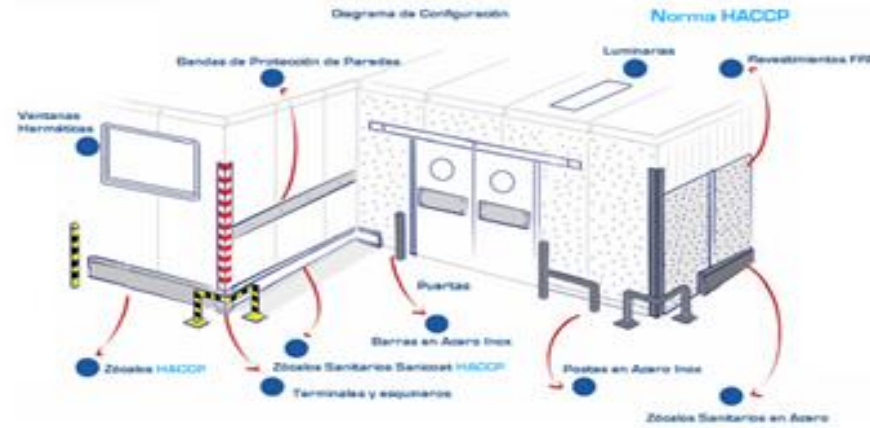

A decorative graphic consisting of several parallel white lines of varying lengths, arranged in a diagonal pattern from the upper right towards the center of the slide.

B-HYGIENIC & PURACO

CLEAN ROOM EQUIPMENTS

CLEAN-ROOM EQUIPMENT

B-HYGIENIC & PURACO

www.b-hygienicperu.com

www.b-hygenicperu.com

www.b-hygienicperu.com

Product : 100mm Metal Connection Clip

Clip Connection Structure Advantage:

- install and dismantle easily
- Hollow wall for air
- Firm, aesthetic
- 4 hours fire resistance
- Easy for pre-burying pipes and cables
- Height: 65 meters

www.b-hygienicperu.com

Corner Treatment

With the seamless corner which was directly molded with one piece of steel plate, the wall has excellent air tightness.

1. Silicone
2. Decorative Strip
3. Shrapnel
4. H-Beam

www.b-hygienicperu.com

Return air part can be conveniently connected to the clean ventilation duct.

Diversion type return air inlet:
return air inside the wall.

www.b-hygienicperu.com

The connection between floor keel and the panel