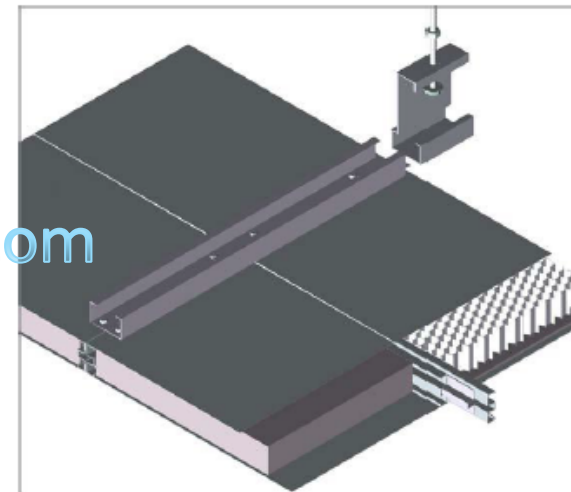

Joint 1

Joint 2

Joint 3

www.b-hygenicperu.com

Corner connection joint

www.b-hygenicperu.com

Ceiling Panel And Keel System

- C-shaped ceiling keel with T-shaped fittings is convenient to install.
- The C-shaped ceiling keel can make the panel gap uniform.
- The keel system are not visible in the clean room. The clean room ceilings are smooth, easy to clean, and no dust. It is in accordance with the requirements of GMP.

www.b-hygienicperu.com

Aluminium Alloy Hidden Type Keel

www.b-hygenicperu.com

- This shape keel is easy to install, and is currently widely used.
- Not visible in the clean room.
- The clean room ceilings are smooth, easy to clean, and no dust.
- In accordance with the requirements of GMP.
- Put magnesium oxide board on the surface of ceiling panels can increase the roof bearing capacity and reduces deformation.