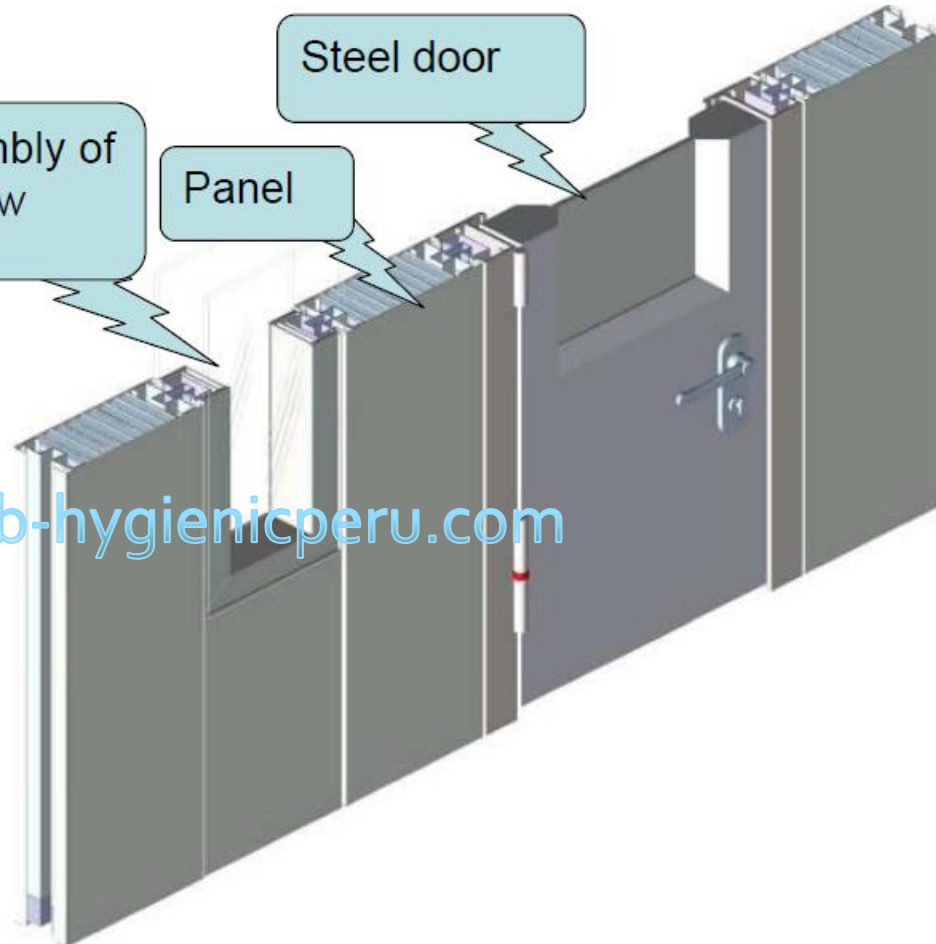

www.b-hygienicperu.com

Return air part can be conveniently connected to the clean ventilation duct.

Diversion type return air inlet:
return air inside the wall.

www.b-hygienicperu.com

The connection between floor keel and the panel

Rapid assembling

Modularized assembly of double layer window

Steel door

Panel

- Width : 900mm,
- 1200mm, 1160mm.
- Length : ≤6000mm.
- Filling material:
 - rock wool(120kg/m³), paper honeycomb, aluminum honeycomb, PU.

www.b-hygienicperu.com

Modular Combination :

aluminum connector
CR-A1

double-clip type connector
CR-A2

big flat-fell seam
CR-A3

www.b-hygienicperu.com

Diversified Joints

The Panel joint between the Wall and Floor

Joint 1

Joint 2

Joint 3

www.b-hygenicperu.com

Corner connection joint

www.b-hygenicperu.com

Ceiling Panel And Keel System

- C-shaped ceiling keel with T-shaped fittings is convenient to install.
- The C-shaped ceiling keel can make the panel gap uniform.
- The keel system are not visible in the clean room. The clean room ceilings are smooth, easy to clean, and no dust. It is in accordance with the requirements of GMP.