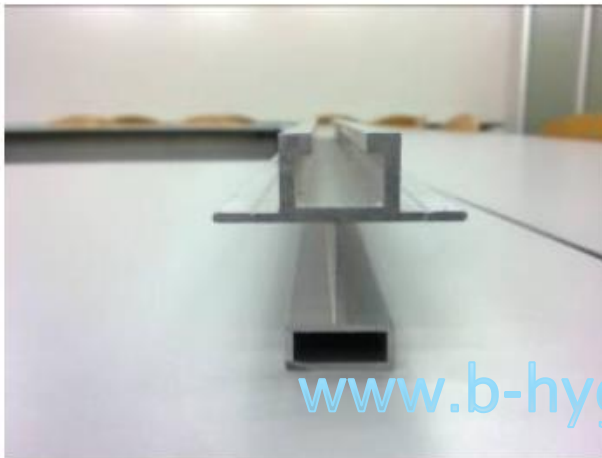

Joint 1

Joint 2

Joint 3

www.b-hygenicperu.com

Corner connection joint

www.b-hygenicperu.com

Ceiling Panel And Keel System

- C-shaped ceiling keel with T-shaped fittings is convenient to install.
- The C-shaped ceiling keel can make the panel gap uniform.
- The keel system are not visible in the clean room. The clean room ceilings are smooth, easy to clean, and no dust. It is in accordance with the requirements of GMP.

www.b-hygienicperu.com

Aluminium Alloy Hidden Type Keel

www.b-hygenicperu.com

- This shape keel is easy to install, and is currently widely used.
- Not visible in the clean room.
- The clean room ceilings are smooth, easy to clean, and no dust.
- In accordance with the requirements of GMP.
- Put magnesium oxide board on the surface of ceiling panels can increase the roof bearing capacity and reduces deformation.