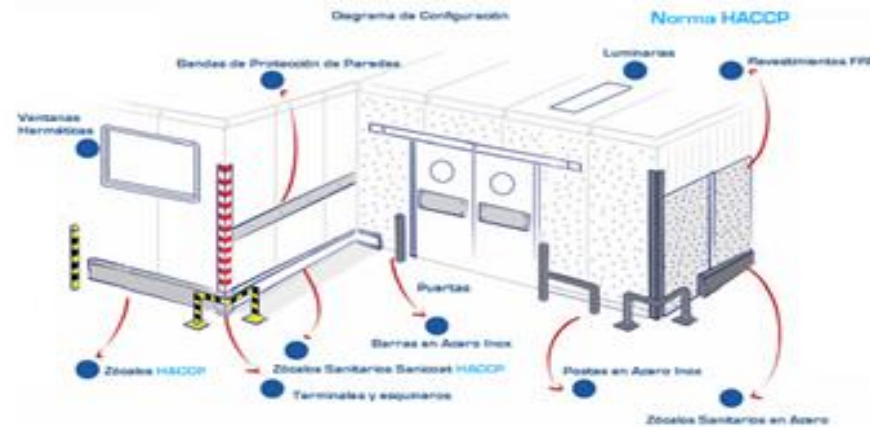

www.b-hygienicperu.com

Return air part can be conveniently connected to the clean ventilation duct.

Diversion type return air inlet:
return air inside the wall.

www.b-hygienicperu.com

The connection between floor keel and the panel

www.b-hygienicperu.com

Modular Combination :

aluminum connector
CR-A1

double-clip type connector
CR-A2

big flat-fell seam
CR-A3

www.b-hygienicperu.com

Diversified Joints

The Panel joint between the Wall and Floor

Joint 1

Joint 2

Joint 3

www.b-hygenicperu.com

Corner connection joint

www.b-hygenicperu.com

Ceiling Panel And Keel System

- C-shaped ceiling keel with T-shaped fittings is convenient to install.
- The C-shaped ceiling keel can make the panel gap uniform.
- The keel system are not visible in the clean room. The clean room ceilings are smooth, easy to clean, and no dust. It is in accordance with the requirements of GMP.

www.b-hygienicperu.com

Aluminium Alloy Hidden Type Keel

www.b-hygenicperu.com

- This shape keel is easy to install, and is currently widely used.
- Not visible in the clean room.
- The clean room ceilings are smooth, easy to clean, and no dust.
- In accordance with the requirements of GMP.
- Put magnesium oxide board on the surface of ceiling panels can increase the roof bearing capacity and reduces deformation.