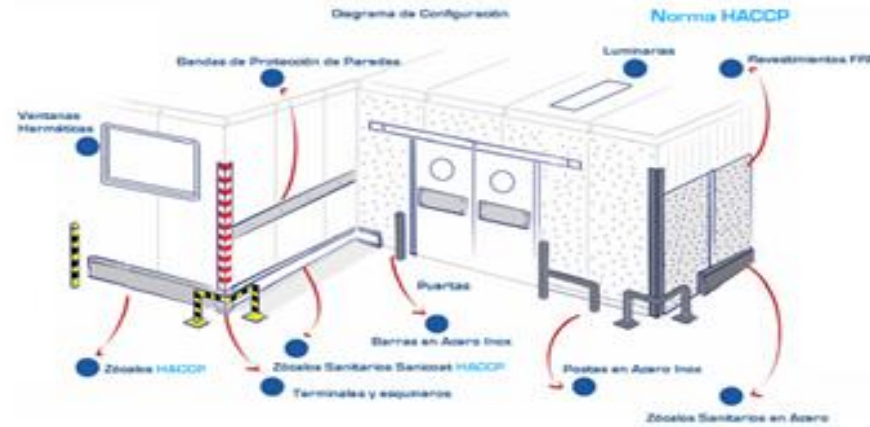

www.b-hygienicperu.com

Corner Treatment

With the seamless corner which was directly molded with one piece of steel plate, the wall has excellent air tightness.

1. Silicone
2. Decorative Strip
3. Shrapnel
4. H-Beam

www.b-hygienicperu.com

Return air part can be conveniently connected to the clean ventilation duct.

Diversion type return air inlet:
return air inside the wall.

www.b-hygienicperu.com

The connection between floor keel and the panel

- The adjuster is shorter than the panel 3mm each side

www.b-hygenicperu.com

- Provide customized size according to URS.

PVC Floor Kick Plate

Epoxy Resin Sand Floor Kick Plate

www.b-hygienicperu.com

It is easy to install water intake point and gauges in the wall panels:

Joint 1

Joint 2

Joint 3

www.b-hygenicperu.com

Corner connection joint

www.b-hygenicperu.com

Ceiling Panel And Keel System

- C-shaped ceiling keel with T-shaped fittings is convenient to install.
- The C-shaped ceiling keel can make the panel gap uniform.
- The keel system are not visible in the clean room. The clean room ceilings are smooth, easy to clean, and no dust. It is in accordance with the requirements of GMP.