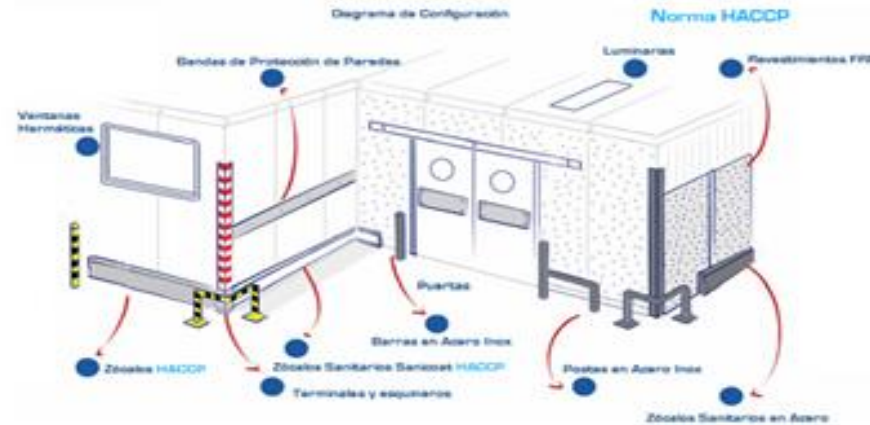

Joint 1

Joint 2

Joint 3

www.b-hygenicperu.com

Corner connection joint

www.b-hygenicperu.com

Ceiling Panel And Keel System

- C-shaped ceiling keel with T-shaped fittings is convenient to install.
- The C-shaped ceiling keel can make the panel gap uniform.
- The keel system are not visible in the clean room. The clean room ceilings are smooth, easy to clean, and no dust. It is in accordance with the requirements of GMP.

www.b-hygienicperu.com

Aluminium Alloy Hidden Type Keel

www.b-hygenicperu.com

- This shape keel is easy to install, and is currently widely used.
- Not visible in the clean room.
- The clean room ceilings are smooth, easy to clean, and no dust.
- In accordance with the requirements of GMP.
- Put magnesium oxide board on the surface of ceiling panels can increase the roof bearing capacity and reduces deformation.

Doors and Windows

www.b-hygienicperu.com

■ The kinds of doors (for Pharma):

- Baking Finish Galvanized Steel Door
- Color Steel door
- Melamine resin door
- SS 304 door

■ The kinds of windows (match partition):

- Single Window
- 50mm Double Windows
- 100mm Double Windows

Stainless Steel Handle Lock

Elbow Press Lock

Stainless Steel Hinge

Flat Suction Hinge

Auto Elevation Sweep

- Baking Finish Galvanized Steel Door :High strength, durable
- Color Steel Plate Door: Adopt double seal to ensure the airtight
- Melamine Resin Door:good crashworthiness
- The door can be matched with various locks
- The door can fit all kinds of door closers: visible, concealed.