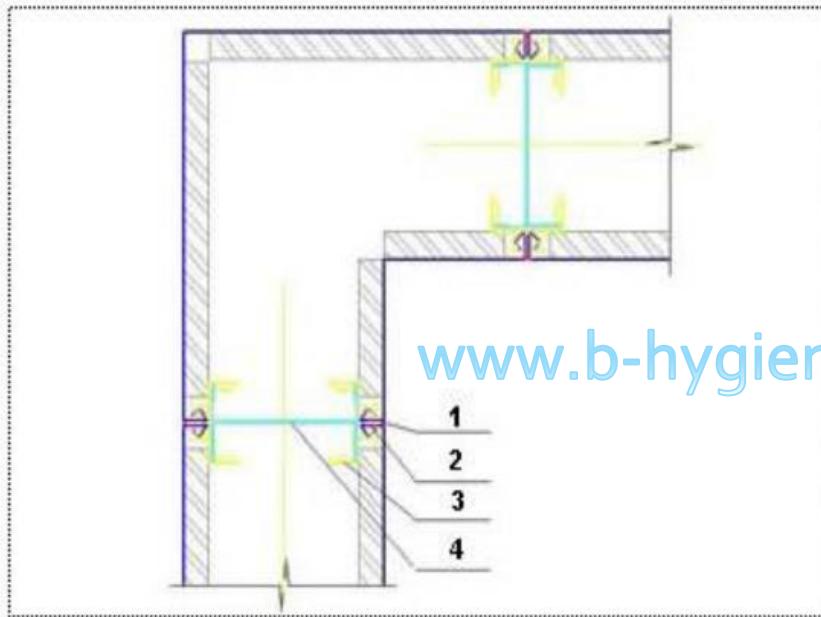

A decorative graphic consisting of several parallel white lines of varying lengths, arranged in a diagonal pattern from the upper right towards the center of the slide.

B-HYGIENIC & PURACO

CLEAN ROOM EQUIPMENTS

CLEAN-ROOM EQUIPMENT

B-HYGIENIC & PURACO

www.b-hygienicperu.com

www.b-hygenicperu.com

www.b-hygienicperu.com

Product : 100mm Metal Connection Clip

Clip Connection Structure Advantage:

- install and dismantle easily
- Hollow wall for air
- Firm, aesthetic
- 4 hours fire resistance
- Easy for pre-burying pipes and cables
- Height: 65 meters

www.b-hygienicperu.com

Corner Treatment

With the seamless corner which was directly molded with one piece of steel plate, the wall has excellent air tightness.

1. Silicone
2. Decorative Strip
3. Shrapnel
4. H-Beam