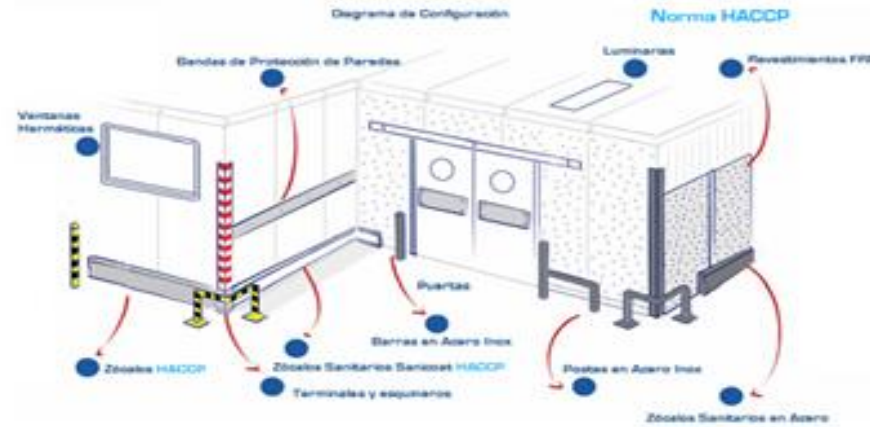

www.b-hygienicperu.com

Return air part can be conveniently connected to the clean ventilation duct.

Diversion type return air inlet:
return air inside the wall.

www.b-hygienicperu.com

The connection between floor keel and the panel

- The adjuster is shorter than the panel 3mm each side

www.b-hygenicperu.com

- Provide customized size according to URS.

PVC Floor Kick Plate

Epoxy Resin Sand Floor Kick Plate

www.b-hygienicperu.com

It is easy to install water intake point and gauges in the wall panels:

www.b-hygienicperu.com

Modular Combination :

aluminum connector
CR-A1

double-clip type connector
CR-A2

big flat-fell seam
CR-A3

www.b-hygienicperu.com

Diversified Joints

The Panel joint between the Wall and Floor

Joint 1

Joint 2

Joint 3

www.b-hygenicperu.com

Corner connection joint

www.b-hygenicperu.com

Ceiling Panel And Keel System

- C-shaped ceiling keel with T-shaped fittings is convenient to install.
- The C-shaped ceiling keel can make the panel gap uniform.
- The keel system are not visible in the clean room. The clean room ceilings are smooth, easy to clean, and no dust. It is in accordance with the requirements of GMP.