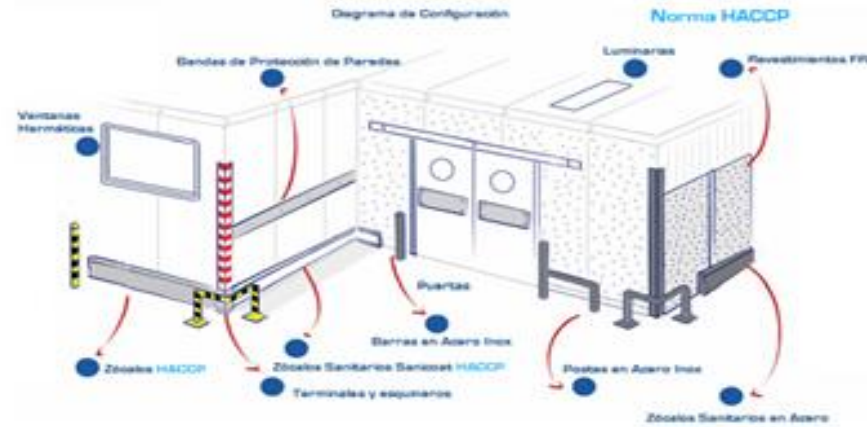

Joint 1

Joint 2

Joint 3

www.b-hygenicperu.com

Corner connection joint

www.b-hygenicperu.com

Ceiling Panel And Keel System

- C-shaped ceiling keel with T-shaped fittings is convenient to install.
- The C-shaped ceiling keel can make the panel gap uniform.
- The keel system are not visible in the clean room. The clean room ceilings are smooth, easy to clean, and no dust. It is in accordance with the requirements of GMP.

www.b-hygienicperu.com

Aluminium Alloy Hidden Type Keel

www.b-hygenicperu.com

- This shape keel is easy to install, and is currently widely used.
- Not visible in the clean room.
- The clean room ceilings are smooth, easy to clean, and no dust.
- In accordance with the requirements of GMP.
- Put magnesium oxide board on the surface of ceiling panels can increase the roof bearing capacity and reduces deformation.

Doors and Windows

www.b-hygienicperu.com

■ The kinds of doors (for Pharma):

- Baking Finish Galvanized Steel Door
- Color Steel door
- Melamine resin door
- SS 304 door

■ The kinds of windows (match partition):

- Single Window
- 50mm Double Windows
- 100mm Double Windows

Stainless Steel Handle Lock

Elbow Press Lock

Stainless Steel Hinge

Flat Suction Hinge

Auto Elevation Sweep

- Baking Finish Galvanized Steel Door :High strength, durable
- Color Steel Plate Door: Adopt double seal to ensure the airtight
- Melamine Resin Door:good crashworthiness
- The door can be matched with various locks
- The door can fit all kinds of door closers: visible, concealed.