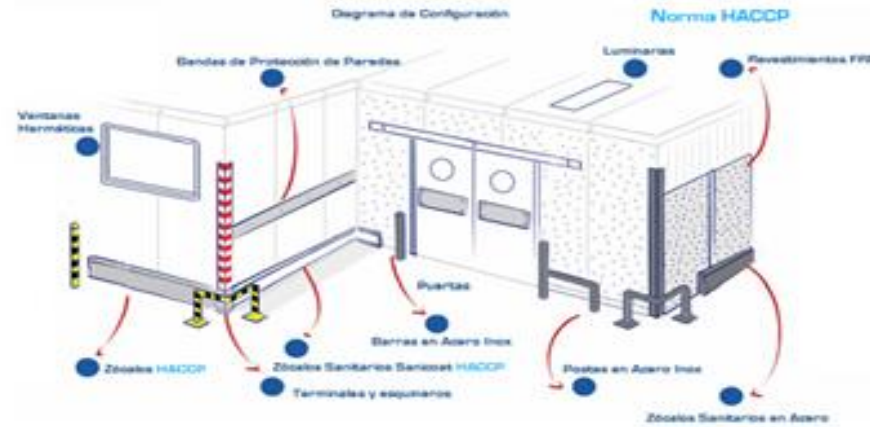

CLEAN-ROOM EQUIPMENT

B-HYGIENIC & PURACO

www.b-hygienicperu.com

www.b-hygenicperu.com

www.b-hygienicperu.com

Product : 100mm Metal Connection Clip

Clip Connection Structure Advantage:

- install and dismantle easily
- Hollow wall for air
- Firm, aesthetic
- 4 hours fire resistance
- Easy for pre-burying pipes and cables
- Height: 65 meters

www.b-hygienicperu.com

Corner Treatment

With the seamless corner which was directly molded with one piece of steel plate, the wall has excellent air tightness.

1. Silicone
2. Decorative Strip
3. Shrapnel
4. H-Beam

www.b-hygienicperu.com

Return air part can be conveniently connected to the clean ventilation duct.

Diversion type return air inlet:
return air inside the wall.

www.b-hygienicperu.com

The connection between floor keel and the panel

- The adjuster is shorter than the panel 3mm each side

www.b-hygenicperu.com

- Provide customized size according to URS.

PVC Floor Kick Plate

Epoxy Resin Sand Floor Kick Plate

www.b-hygienicperu.com

It is easy to install water intake point and gauges in the wall panels: