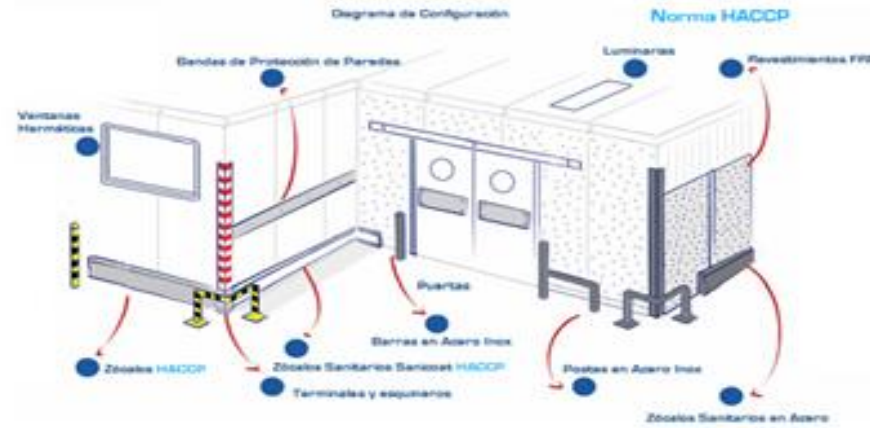

C
A
S
E

www.b-hygenicperu.com