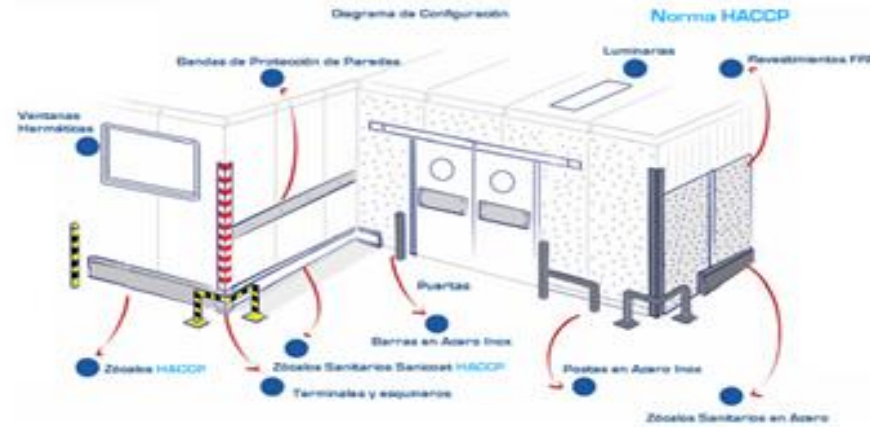

Joint 1

Joint 2

Joint 3

www.b-hygenicperu.com

Corner connection joint

www.b-hygenicperu.com

Ceiling Panel And Keel System

- C-shaped ceiling keel with T-shaped fittings is convenient to install.
- The C-shaped ceiling keel can make the panel gap uniform.
- The keel system are not visible in the clean room. The clean room ceilings are smooth, easy to clean, and no dust. It is in accordance with the requirements of GMP.

- Single Window
- 50mm Double Windows
- 100mm Double Windows

Stainless Steel Handle Lock

Elbow Press Lock

Stainless Steel Hinge

Flat Suction Hinge

Auto Elevation Sweep

- Baking Finish Galvanized Steel Door :High strength, durable
- Color Steel Plate Door: Adopt double seal to ensure the airtight
- Melamine Resin Door:good crashworthiness
- The door can be matched with various locks
- The door can fit all kinds of door closers: visible, concealed.

Control System

Interlock System

Cleanroom Telephone

LED Light

www.b-hygienicperu.com

www.b-hygienicperu.com

Project
Photo

www.b-hygienicperu.com