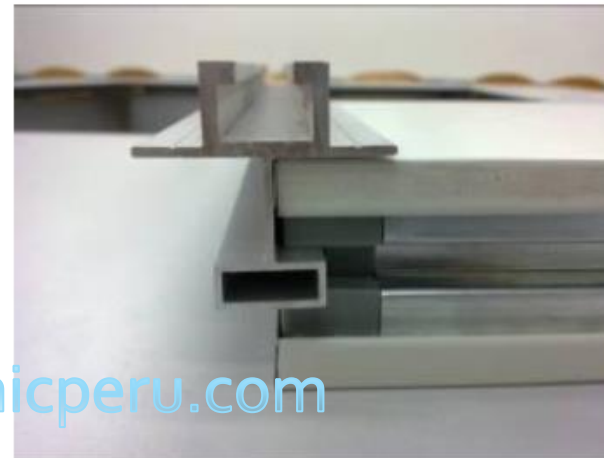

Joint 1

Joint 2

Joint 3

www.b-hygenicperu.com

Corner connection joint

www.b-hygenicperu.com

Ceiling Panel And Keel System

- C-shaped ceiling keel with T-shaped fittings is convenient to install.
- The C-shaped ceiling keel can make the panel gap uniform.
- The keel system are not visible in the clean room. The clean room ceilings are smooth, easy to clean, and no dust. It is in accordance with the requirements of GMP.

www.b-hygienicperu.com

Aluminium Alloy Hidden Type Keel

www.b-hygenicperu.com

- This shape keel is easy to install, and is currently widely used.
- Not visible in the clean room.
- The clean room ceilings are smooth, easy to clean, and no dust.
- In accordance with the requirements of GMP.
- Put magnesium oxide board on the surface of ceiling panels can increase the roof bearing capacity and reduces deformation.