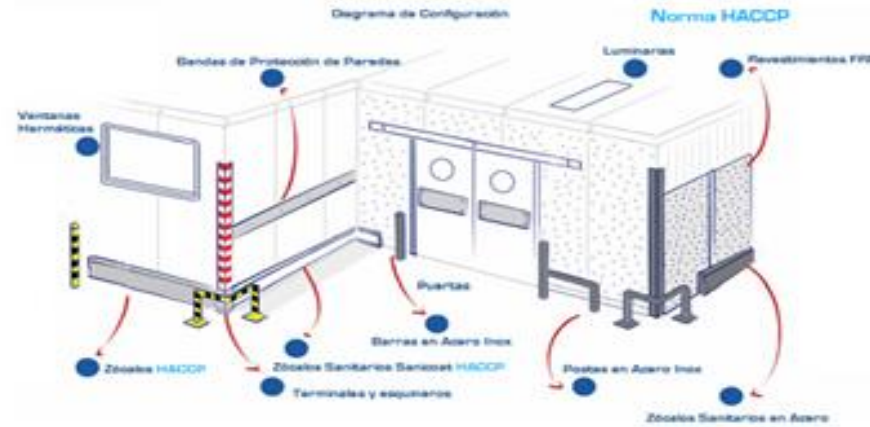

www.b-hygienicperu.com

Return air part can be conveniently connected to the clean ventilation duct.

Diversion type return air inlet:
return air inside the wall.

www.b-hygienicperu.com

The connection between floor keel and the panel

Joint 1

Joint 2

Joint 3

www.b-hygenicperu.com

Corner connection joint

www.b-hygenicperu.com

Ceiling Panel And Keel System

- C-shaped ceiling keel with T-shaped fittings is convenient to install.
- The C-shaped ceiling keel can make the panel gap uniform.
- The keel system are not visible in the clean room. The clean room ceilings are smooth, easy to clean, and no dust. It is in accordance with the requirements of GMP.

www.b-hygienicperu.com

Aluminium Alloy Hidden Type Keel

www.b-hygenicperu.com

- This shape keel is easy to install, and is currently widely used.
- Not visible in the clean room.
- The clean room ceilings are smooth, easy to clean, and no dust.
- In accordance with the requirements of GMP.
- Put magnesium oxide board on the surface of ceiling panels can increase the roof bearing capacity and reduces deformation.

Doors and Windows

www.b-hygienicperu.com

■ The kinds of doors (for Pharma):

- Baking Finish Galvanized Steel Door
- Color Steel door
- Melamine resin door
- SS 304 door

■ The kinds of windows (match partition):