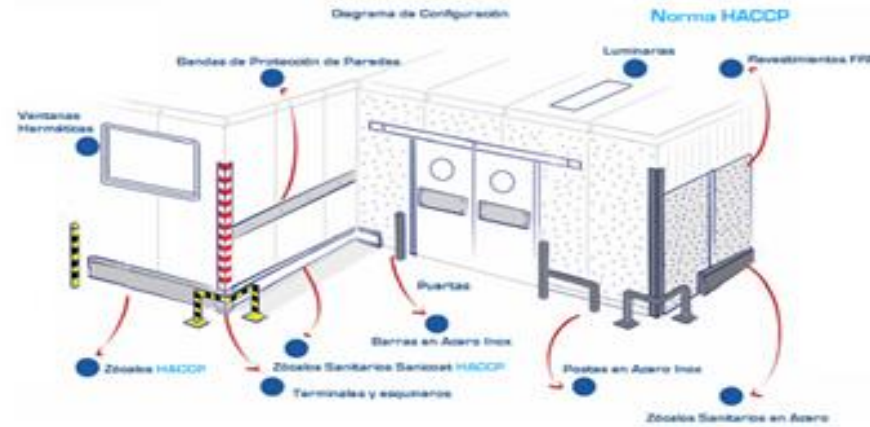

A decorative graphic consisting of several parallel white lines of varying lengths, arranged in a diagonal pattern from the upper right towards the center of the slide.

B-HYGIENIC & PURACO

CLEAN ROOM EQUIPMENTS

CLEAN-ROOM EQUIPMENT

B-HYGIENIC & PURACO

www.b-hygienicperu.com

www.b-hygenicperu.com

www.b-hygienicperu.com

Product : 100mm Metal Connection Clip

Clip Connection Structure Advantage:

- install and dismantle easily
- Hollow wall for air
- Firm, aesthetic
- 4 hours fire resistance
- Easy for pre-burying pipes and cables
- Height: 65 meters

www.b-hygienicperu.com

Corner Treatment

With the seamless corner which was directly molded with one piece of steel plate, the wall has excellent air tightness.

1. Silicone
2. Decorative Strip
3. Shrapnel
4. H-Beam

www.b-hygienicperu.com

Return air part can be conveniently connected to the clean ventilation duct.

Diversion type return air inlet:
return air inside the wall.

www.b-hygienicperu.com

The connection between floor keel and the panel