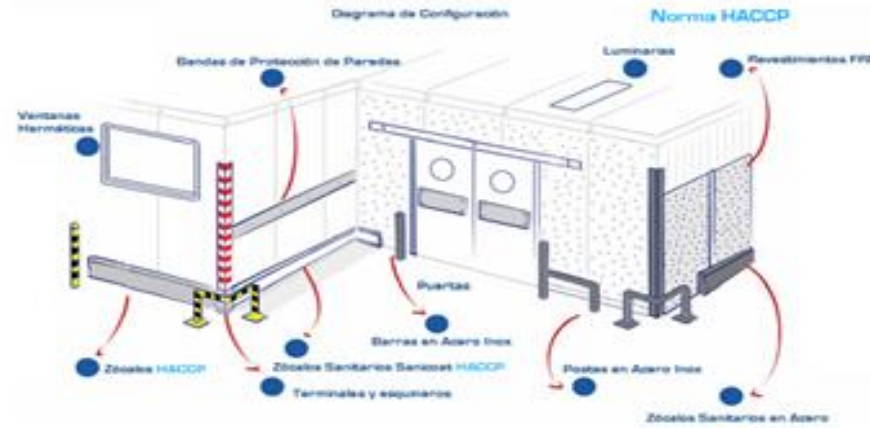

Joint 1

Joint 2

Joint 3

www.b-hygenicperu.com

Corner connection joint

www.b-hygenicperu.com

Ceiling Panel And Keel System

- C-shaped ceiling keel with T-shaped fittings is convenient to install.
- The C-shaped ceiling keel can make the panel gap uniform.
- The keel system are not visible in the clean room. The clean room ceilings are smooth, easy to clean, and no dust. It is in accordance with the requirements of GMP.

www.b-hygienicperu.com

Project
Photo

www.b-hygenicperu.com

Project Photo

Project
Photo

www.b-hygienicperu.com

Project Photo

www.b-hygienicperu.com