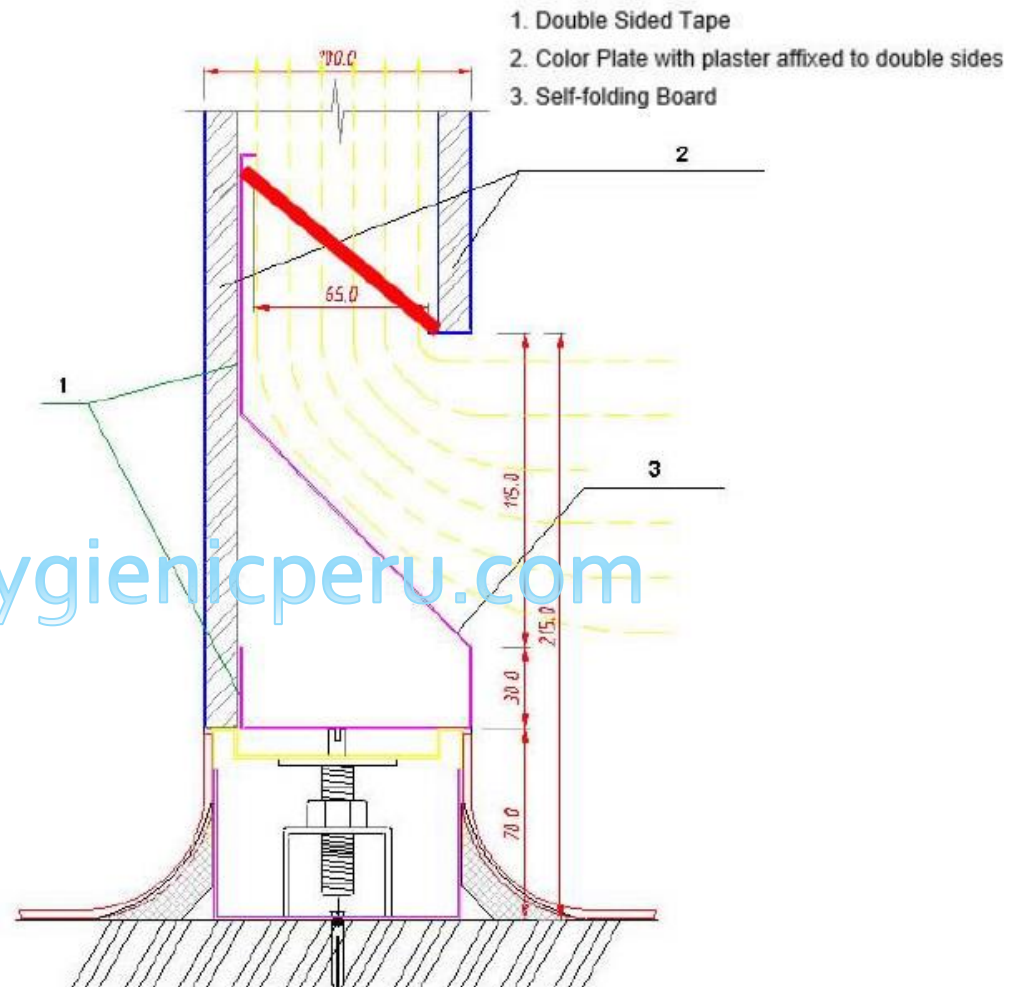

www.b-hygienicperu.com

Corner Treatment

With the seamless corner which was directly molded with one piece of steel plate, the wall has excellent air tightness.

1. Silicone
2. Decorative Strip
3. Shrapnel
4. H-Beam

www.b-hygienicperu.com

Return air part can be conveniently connected to the clean ventilation duct.

Diversion type return air inlet:
return air inside the wall.

www.b-hygienicperu.com

The connection between floor keel and the panel

- The adjuster is shorter than the panel 3mm each side

www.b-hygenicperu.com

- Provide customized size according to URS.

PVC Floor Kick Plate

Epoxy Resin Sand Floor Kick Plate

www.b-hygienicperu.com

It is easy to install water intake point and gauges in the wall panels:

Rapid assembling

Modularized assembly of double layer window

Steel door

Panel

- Width : 900mm,
- 1200mm, 1160mm.
- Length : ≤6000mm.
- Filling material:
 - rock wool(120kg/m³), paper honeycomb, aluminum honeycomb, PU.