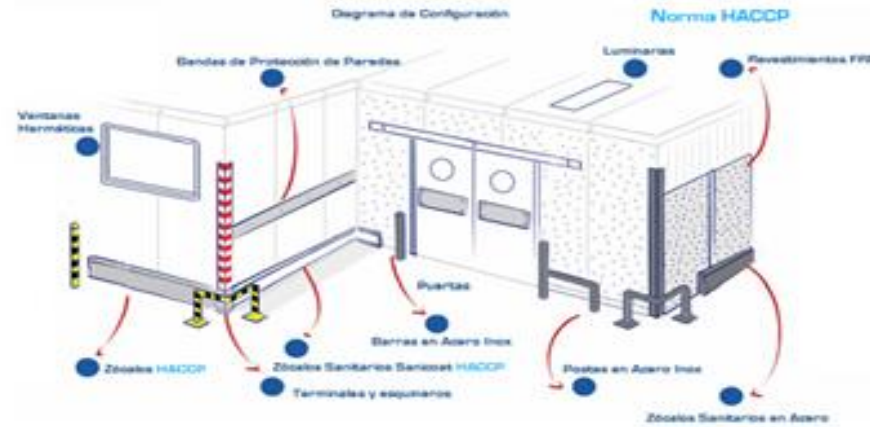

Joint 1

Joint 2

Joint 3

www.b-hygenicperu.com

Corner connection joint

www.b-hygenicperu.com

Ceiling Panel And Keel System

- C-shaped ceiling keel with T-shaped fittings is convenient to install.
- The C-shaped ceiling keel can make the panel gap uniform.
- The keel system are not visible in the clean room. The clean room ceilings are smooth, easy to clean, and no dust. It is in accordance with the requirements of GMP.

www.b-hygienicperu.com

Aluminium Alloy Hidden Type Keel

www.b-hygenicperu.com

- This shape keel is easy to install, and is currently widely used.
- Not visible in the clean room.
- The clean room ceilings are smooth, easy to clean, and no dust.
- In accordance with the requirements of GMP.
- Put magnesium oxide board on the surface of ceiling panels can increase the roof bearing capacity and reduces deformation.

Doors and Windows

www.b-hygienicperu.com

■ The kinds of doors (for Pharma):

- Baking Finish Galvanized Steel Door
- Color Steel door
- Melamine resin door
- SS 304 door

■ The kinds of windows (match partition):

- Single Window
- 50mm Double Windows
- 100mm Double Windows

Stainless Steel Handle Lock

Elbow Press Lock

Stainless Steel Hinge

Flat Suction Hinge

Auto Elevation Sweep

- Baking Finish Galvanized Steel Door :High strength, durable
- Color Steel Plate Door: Adopt double seal to ensure the airtight
- Melamine Resin Door:good crashworthiness
- The door can be matched with various locks
- The door can fit all kinds of door closers: visible, concealed.