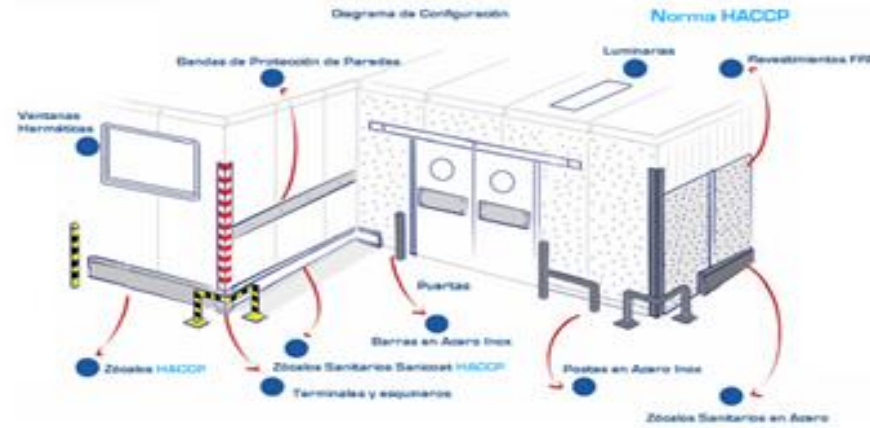

Joint 1

Joint 2

Joint 3

www.b-hygenicperu.com

Corner connection joint

www.b-hygenicperu.com

Ceiling Panel And Keel System

- C-shaped ceiling keel with T-shaped fittings is convenient to install.
- The C-shaped ceiling keel can make the panel gap uniform.
- The keel system are not visible in the clean room. The clean room ceilings are smooth, easy to clean, and no dust. It is in accordance with the requirements of GMP.

- Single Window
- 50mm Double Windows
- 100mm Double Windows

Stainless Steel Handle Lock

Elbow Press Lock

Stainless Steel Hinge

Flat Suction Hinge

Auto Elevation Sweep

- Baking Finish Galvanized Steel Door :High strength, durable
- Color Steel Plate Door: Adopt double seal to ensure the airtight
- Melamine Resin Door:good crashworthiness
- The door can be matched with various locks
- The door can fit all kinds of door closers: visible, concealed.

Control System

Interlock System

Cleanroom Telephone

LED Light

www.b-hygienicperu.com

www.b-hygienicperu.com

Project
Photo

www.b-hygienicperu.com