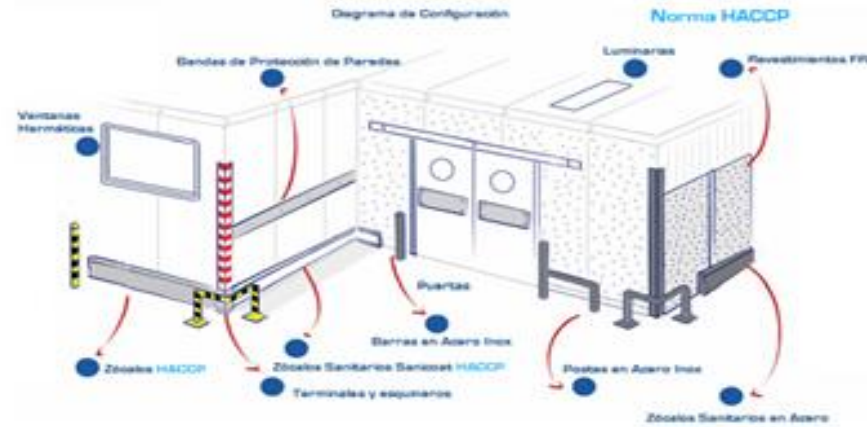

POLYSTYRENE PANELS

PIR PANELS POLIURETANE

50 mm – 75 mm – 100 mm – 120 mm - 150 mm - 200 mm

50 mm – 80 mm – 100 mm – 120 mm - 150 mm

www.b-hygenicperu.com

E-MAIL : info@b-hygenicperu.com

proyectos@b-hygenicperu.com

WEB : www.b-hygenicperu.com