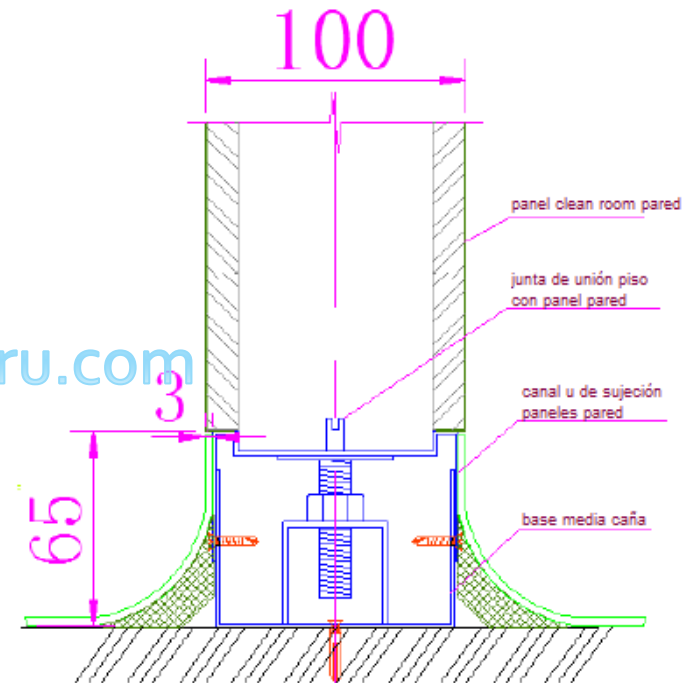

www.b-hygienicperu.com

Corner Treatment

With the seamless corner which was directly molded with one piece of steel plate, the wall has excellent air tightness.

1. Silicone
2. Decorative Strip
3. Shrapnel
4. H-Beam

www.b-hygienicperu.com

Return air part can be conveniently connected to the clean ventilation duct.

Diversion type return air inlet:
return air inside the wall.

www.b-hygienicperu.com

The connection between floor keel and the panel

- The adjuster is shorter than the panel 3mm each side

www.b-hygenicperu.com

- Provide customized size according to URS.

PVC Floor Kick Plate

Epoxy Resin Sand Floor Kick Plate

www.b-hygienicperu.com

It is easy to install water intake point and gauges in the wall panels: