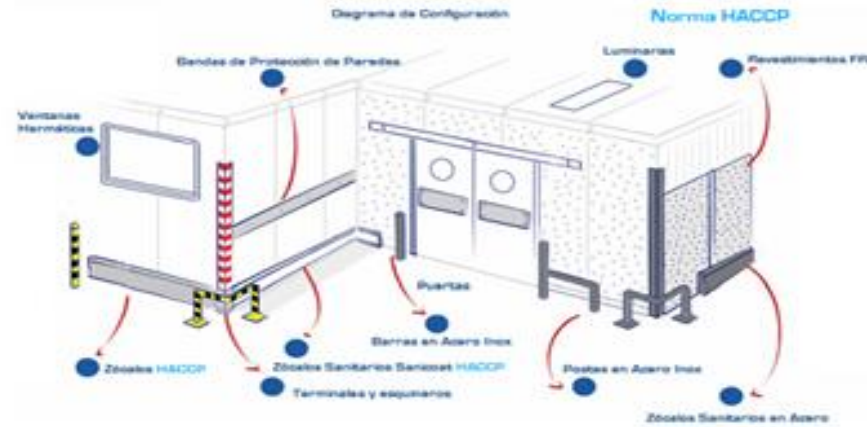

CLEAN-ROOM EQUIPMENT

B-HYGIENIC & PURACO

www.b-hygienicperu.com

www.b-hygenicperu.com

www.b-hygienicperu.com

Product : 100mm Metal Connection Clip

Clip Connection Structure Advantage:

- install and dismantle easily
- Hollow wall for air
- Firm, aesthetic
- 4 hours fire resistance
- Easy for pre-burying pipes and cables
- Height: 65 meters

www.b-hygienicperu.com

Corner Treatment

With the seamless corner which was directly molded with one piece of steel plate, the wall has excellent air tightness.

1. Silicone
2. Decorative Strip
3. Shrapnel
4. H-Beam

www.b-hygienicperu.com

Return air part can be conveniently connected to the clean ventilation duct.

Diversion type return air inlet:
return air inside the wall.

www.b-hygienicperu.com

The connection between floor keel and the panel

- The adjuster is shorter than the panel 3mm each side

www.b-hygenicperu.com

- Provide customized size according to URS.

PVC Floor Kick Plate

Epoxy Resin Sand Floor Kick Plate

www.b-hygienicperu.com

It is easy to install water intake point and gauges in the wall panels: