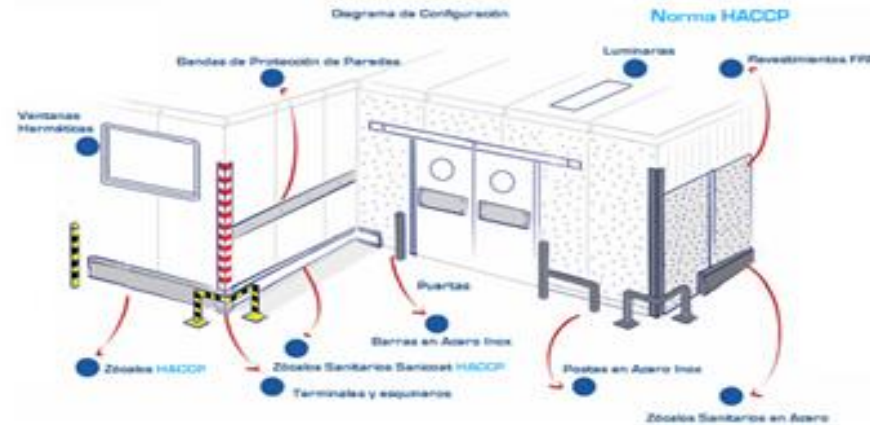

www.b-hygienicperu.com

Return air part can be conveniently connected to the clean ventilation duct.

Diversion type return air inlet:
return air inside the wall.

www.b-hygienicperu.com

The connection between floor keel and the panel

www.b-hygienicperu.com

Modular Combination :

aluminum connector
CR-A1

double-clip type connector
CR-A2

big flat-fell seam
CR-A3

www.b-hygienicperu.com

Diversified Joints

The Panel joint between the Wall and Floor

Joint 1

Joint 2

Joint 3

www.b-hygenicperu.com

Corner connection joint

www.b-hygenicperu.com

Ceiling Panel And Keel System

- C-shaped ceiling keel with T-shaped fittings is convenient to install.
- The C-shaped ceiling keel can make the panel gap uniform.
- The keel system are not visible in the clean room. The clean room ceilings are smooth, easy to clean, and no dust. It is in accordance with the requirements of GMP.

www.b-hygienicperu.com

Aluminium Alloy Hidden Type Keel

www.b-hygenicperu.com

- This shape keel is easy to install, and is currently widely used.
- Not visible in the clean room.
- The clean room ceilings are smooth, easy to clean, and no dust.
- In accordance with the requirements of GMP.
- Put magnesium oxide board on the surface of ceiling panels can increase the roof bearing capacity and reduces deformation.